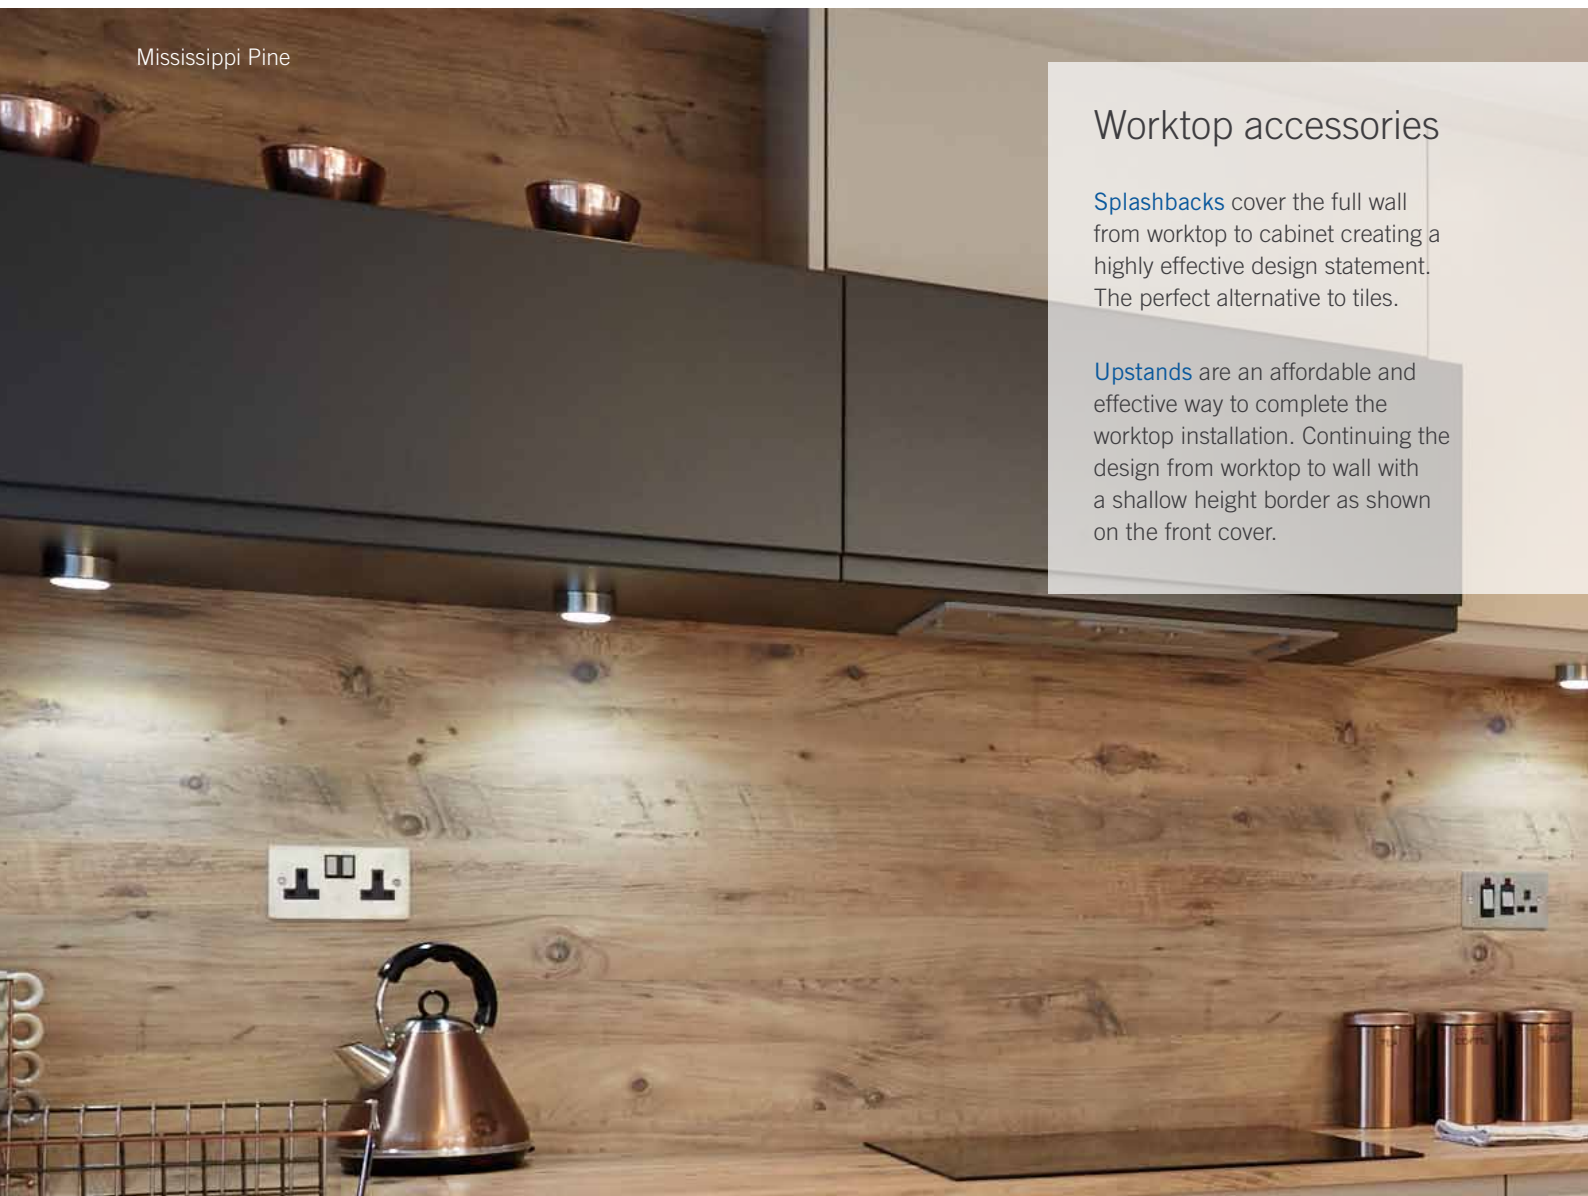

## Worktop accessories

**Splashbacks** cover the full wall from worktop to cabinet creating a highly effective design statement. The perfect alternative to tiles.

**Upstands** are an affordable and effective way to complete the worktop installation. Continuing the design from worktop to wall with a shallow height border as shown on the front cover.